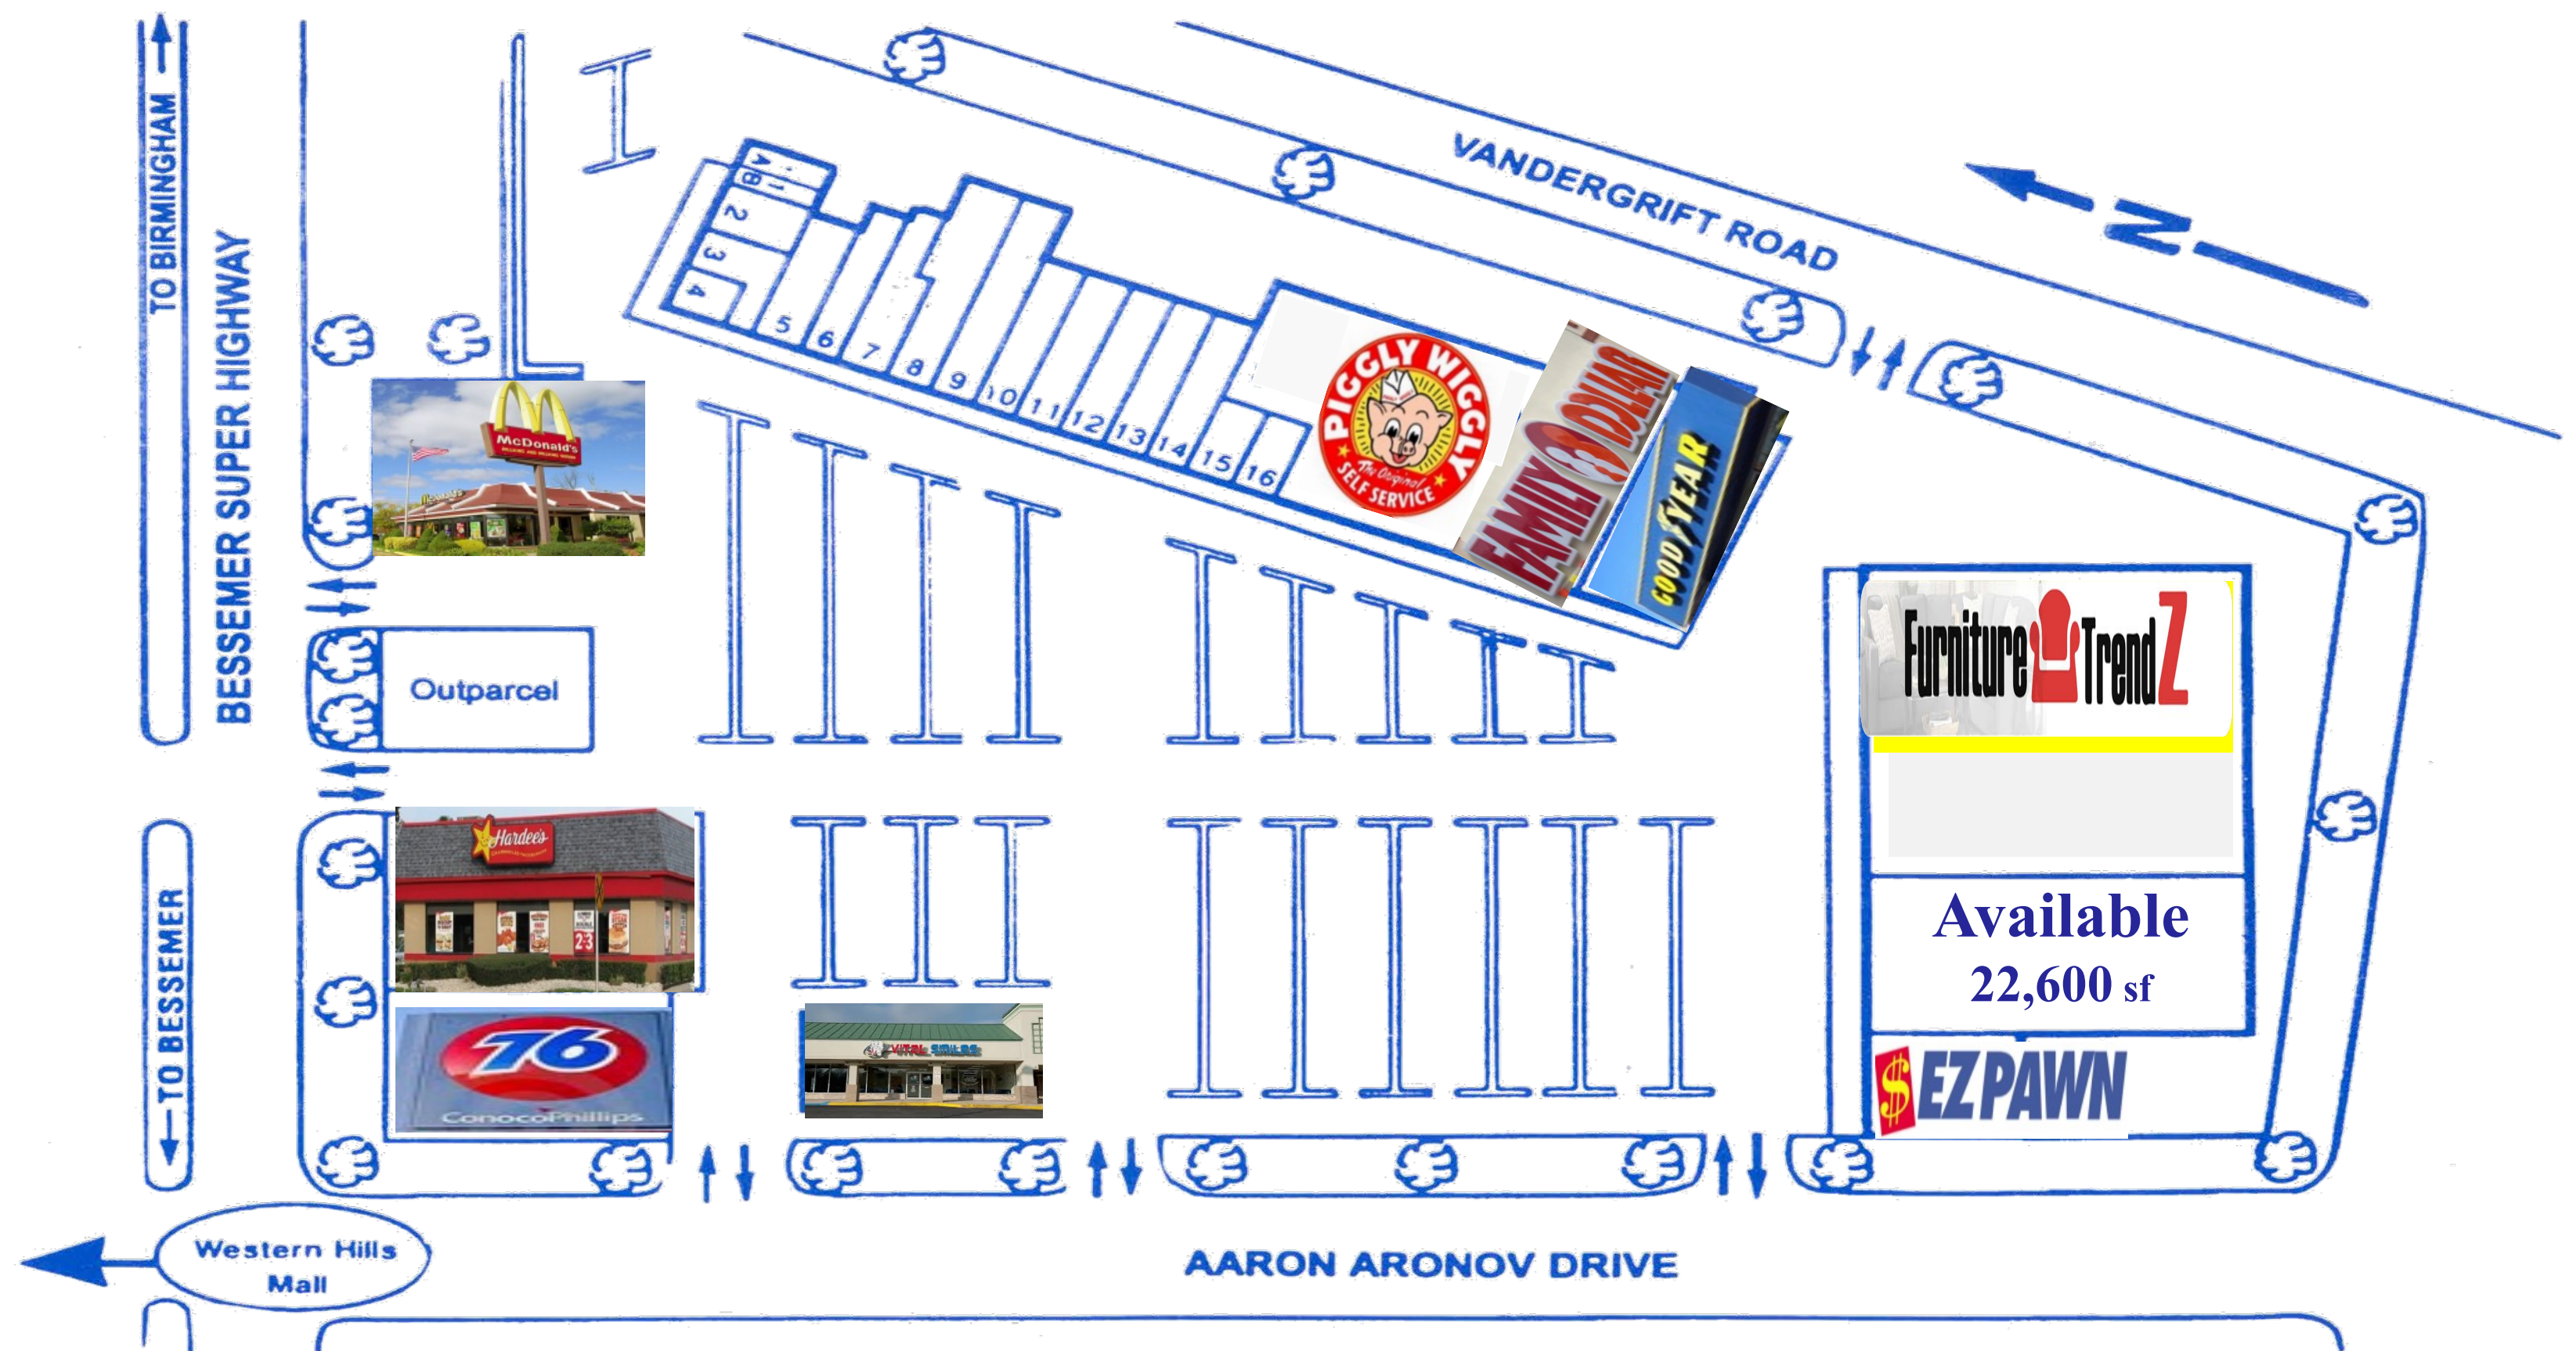

MIDFIELD PLAZA

Midfield Alabama

40 Phillips Drive Midfield, Alabama 35228

	3 mi Ring	5 mi Ring
Population	64,000	140,000
Households	24,000	54,000
Income:	\$38,000	\$37,000
Traffic Count:	25,400	
GLA:	166,180 sf	
Parking:	752 Spaces	
Availability:	Anchor, In-Line stores	